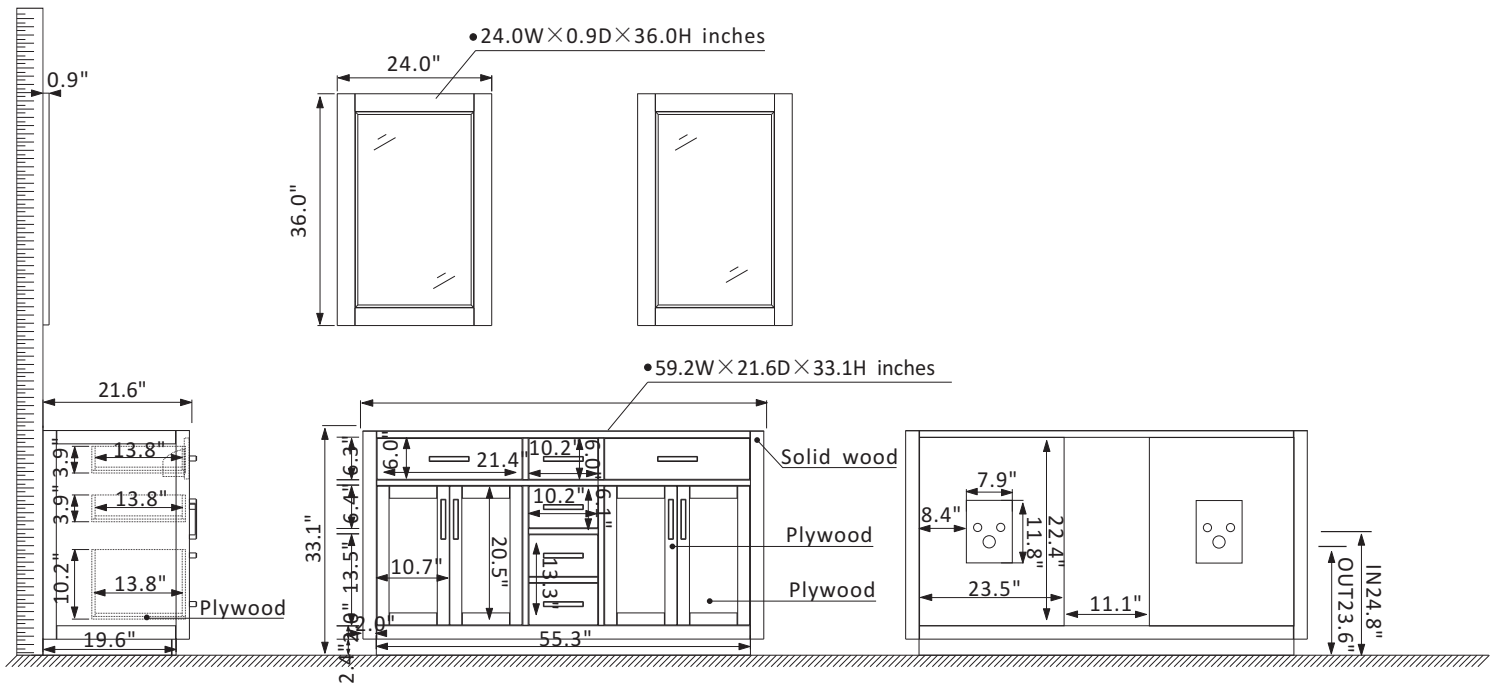

# Altair Ivy Vanity Collection 531060-CAB-RB

Door/Drawer: 2 flip-down drawers on top, 2 soft-closing drawers and 1 dual soft-closing drawer in middle, 4 soft-closing doors

Mirror: Dual matching, framed mirrors

Hardware: Brushed copper finish hardware